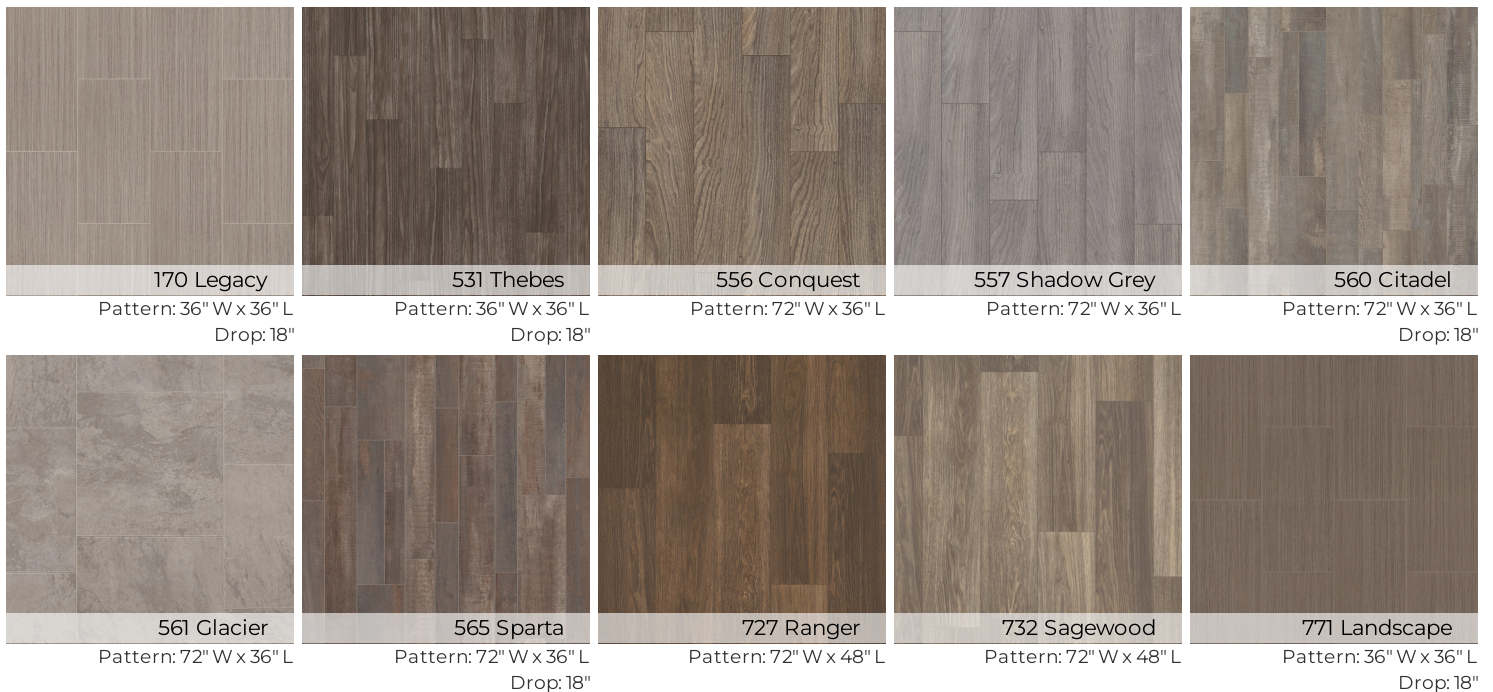

LUXURY VINYL

HIGHLANDS II
fiberglass sheet

771 Landscape

shawbuilderflooring.com

BUILDER + MULTIFAMILY

	US Units	Metric Units
Style Number	VG076	
Construction	Residential Resilient - Sheet	
Profile	Direct Glue	
Overall Thickness	0.055"	1.399 mm
Wear Layer Thickness	10 mil (0.01")	0.3 mm
Finish	Opticlean Urethane	
Installation	Glue	
Installation Grade	All Levels of the Home	
Environmental	FloorScore® Certified Ortho-Phthalates Free	
Residential Warranty	10 Years DuraTru Residential Limited Warranty	
Smoke Density (ASTM E662, Flaming Mode)	Passes, <450	
Radiant Panel (ASTM E648)	Passes, Class I	

Test Reports may be included or listed by the manufacturing/inventory style number as opposed to the noted selling style number.

Features

Exceptionally durable and easy to clean, resilient vinyl flooring is a great choice for high-traffic areas. And with wood, tile and stone looks, it's as stylish as it is strong. But this is no ordinary vinyl flooring—it comes with Armourbead™, a wear layer that offers astounding performance. It's just one of the many advantages that come with a Shaw floor.

Colors

Suggested Adhesive

Style Name	Style Number
SHAW 350 PS ADHESIVE 1 GAL	053VS
153VS	VS024
024VS	SHAW SV-1200 1 GAL
VS186	100BA
SHAW SV-1200 4 GAL	101SA