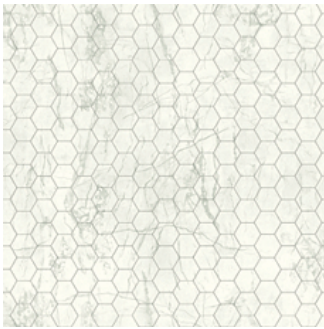

**Product Specs**

---

<b>Thickness</b>	55 Gauge
<b>Roll Width</b>	12'
<b>Surface Appearance</b>	Stone
<b>Pattern Repeat / Drop</b>	78.74" x 39.37"
<b>Construction</b>	Sheet Vinyl
<b>Wear Layer</b>	10 mil PVC
<b>Resistance To Heat</b>	Passes
<b>Pieces per Carton</b>	

---

Color Shown - Nicolette

**Nicolette | 508**

**Whiskey Barrel | 549**

**Beacon Hill | 565**

**Rustic Taupe | 590**

**Cool Sands | 592**

**Safara | 592B**