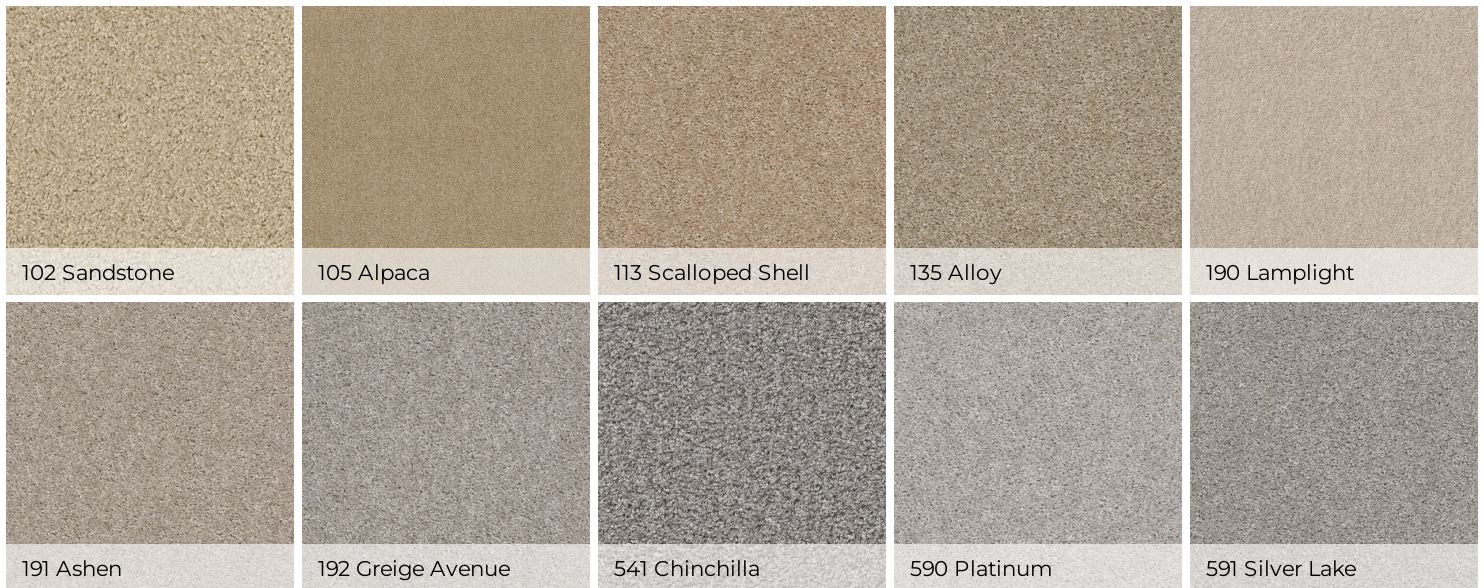

# CARPET

## ECO CHOICE III

Broadloom

702 Hillsborough

	US Units	Metric Units
<b>Style Number</b>	<b>PZ092</b>	
<b>Construction</b>	Broadloom	
<b>Description</b>	Texture	
<b>Fiber</b>	100% Nylon	
<b>Dye Method</b>	Continuous Dyed	
<b>Primary Backing</b>	Synthetic	
<b>Product Width</b>	12 ft	3.66 m
<b>Face Weight</b>	25 oz/yd <sup>2</sup>	847.6 g/m <sup>2</sup>
<b>Finished Pile Thickness</b>	0.57 in	14.48 mm
<b>Gauge</b>	3/16 in	21 per 10 cm
<b>Tufts</b>	5.8 per in	23 per 10 cm
<b>Density</b>	1579 oz/yd <sup>3</sup>	0.058 g/cm <sup>3</sup>
<b>Twist Information</b>	4.75	
<b>Number of Colors</b>	18	
<b>Pill Test</b>	Pass	
<b>FHA Data UM44D</b>		
<b>Certification Number</b>	51885	
<b>Type</b>	I	
<b>Class</b>	1	
<b>Texture</b>	F	
<b>Durability Rating</b>	3.25	
<b>Special Features</b>	R2X	
<b>Warranty</b>	5 Year Quality Assurance	
<b>Environmental</b>	CRI Certification (GLP9982)	

## Colors

700 Creekbed

702 Hillsborough

703 Barn Owl

720 Edgewood

722 Fawn's Leap

790 Indian River

791 Cabot Trail

792 Rustic Brown